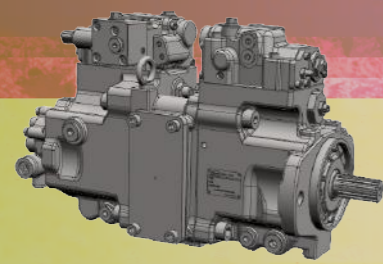

# 五大亮点 登峰造G

ZE 135G

13t

G

*High Power*

*Large Machine Body*

*Excellent Capability*

*Intelligent Manufacturing*

# High Power

EGR

20%

37Mpa