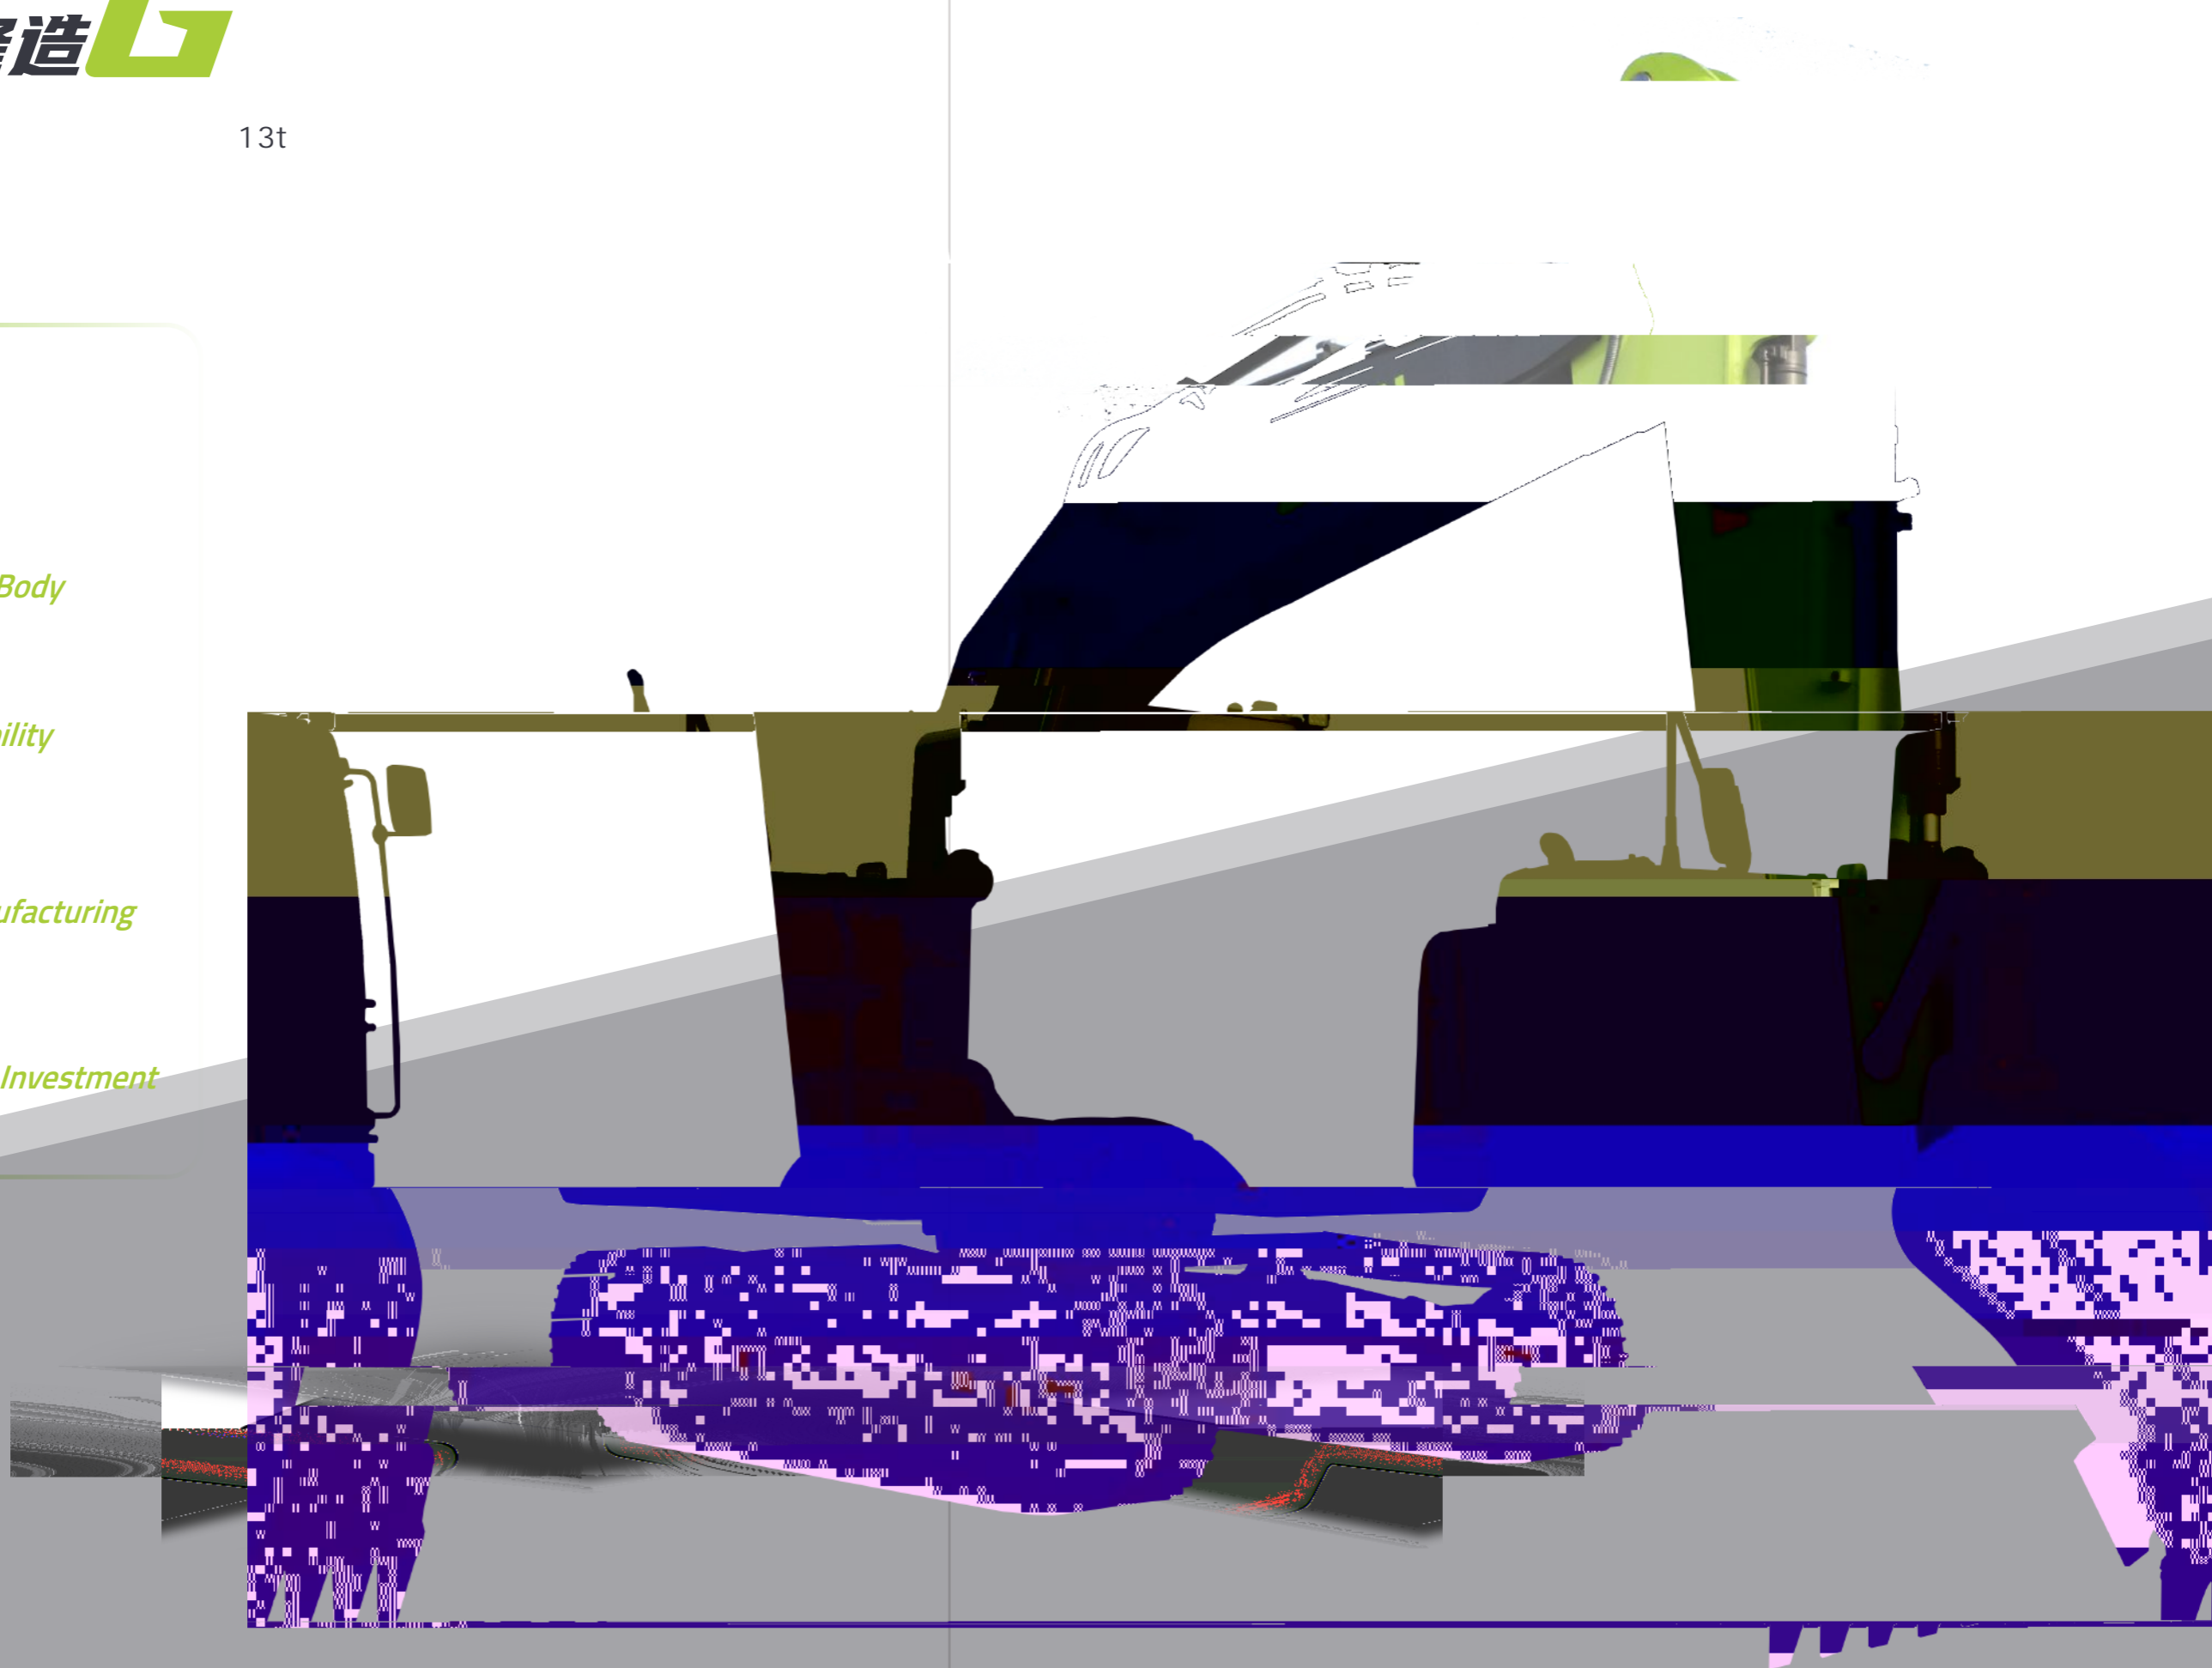

# 五大亮点 登峰造G

ZE 135G

13t

G

*High Power*

*Large Machine Body*

*Excellent Capability*

*Intelligent Manufacturing*

# High Power

EGR

20%

37Mpa