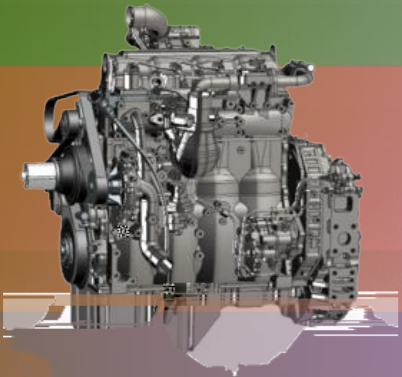

# 五大亮点 登峰造G

ZE 135G

13t

G

*High Power*

*Large Machine Body*

*Excellent Capability*

*Intelligent Manufacturing*

# High Power

EGR

20%

37Mpa