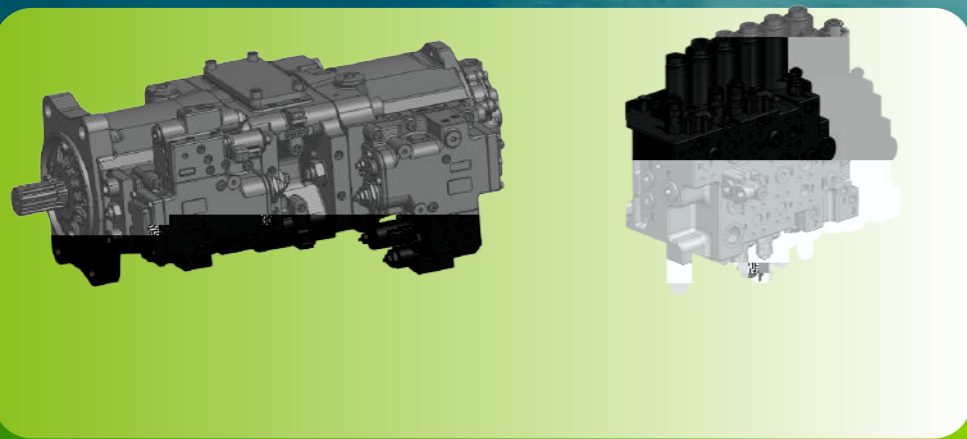

# 五大亮点 登峰造G

*High Power*

*Large Machine Body*

*Excellent Capability*

*Superb Smart Manufacturing*

*High Return on Investment*

# High Power

Cummins  
B7

E-COT

## *Large Machine Body*