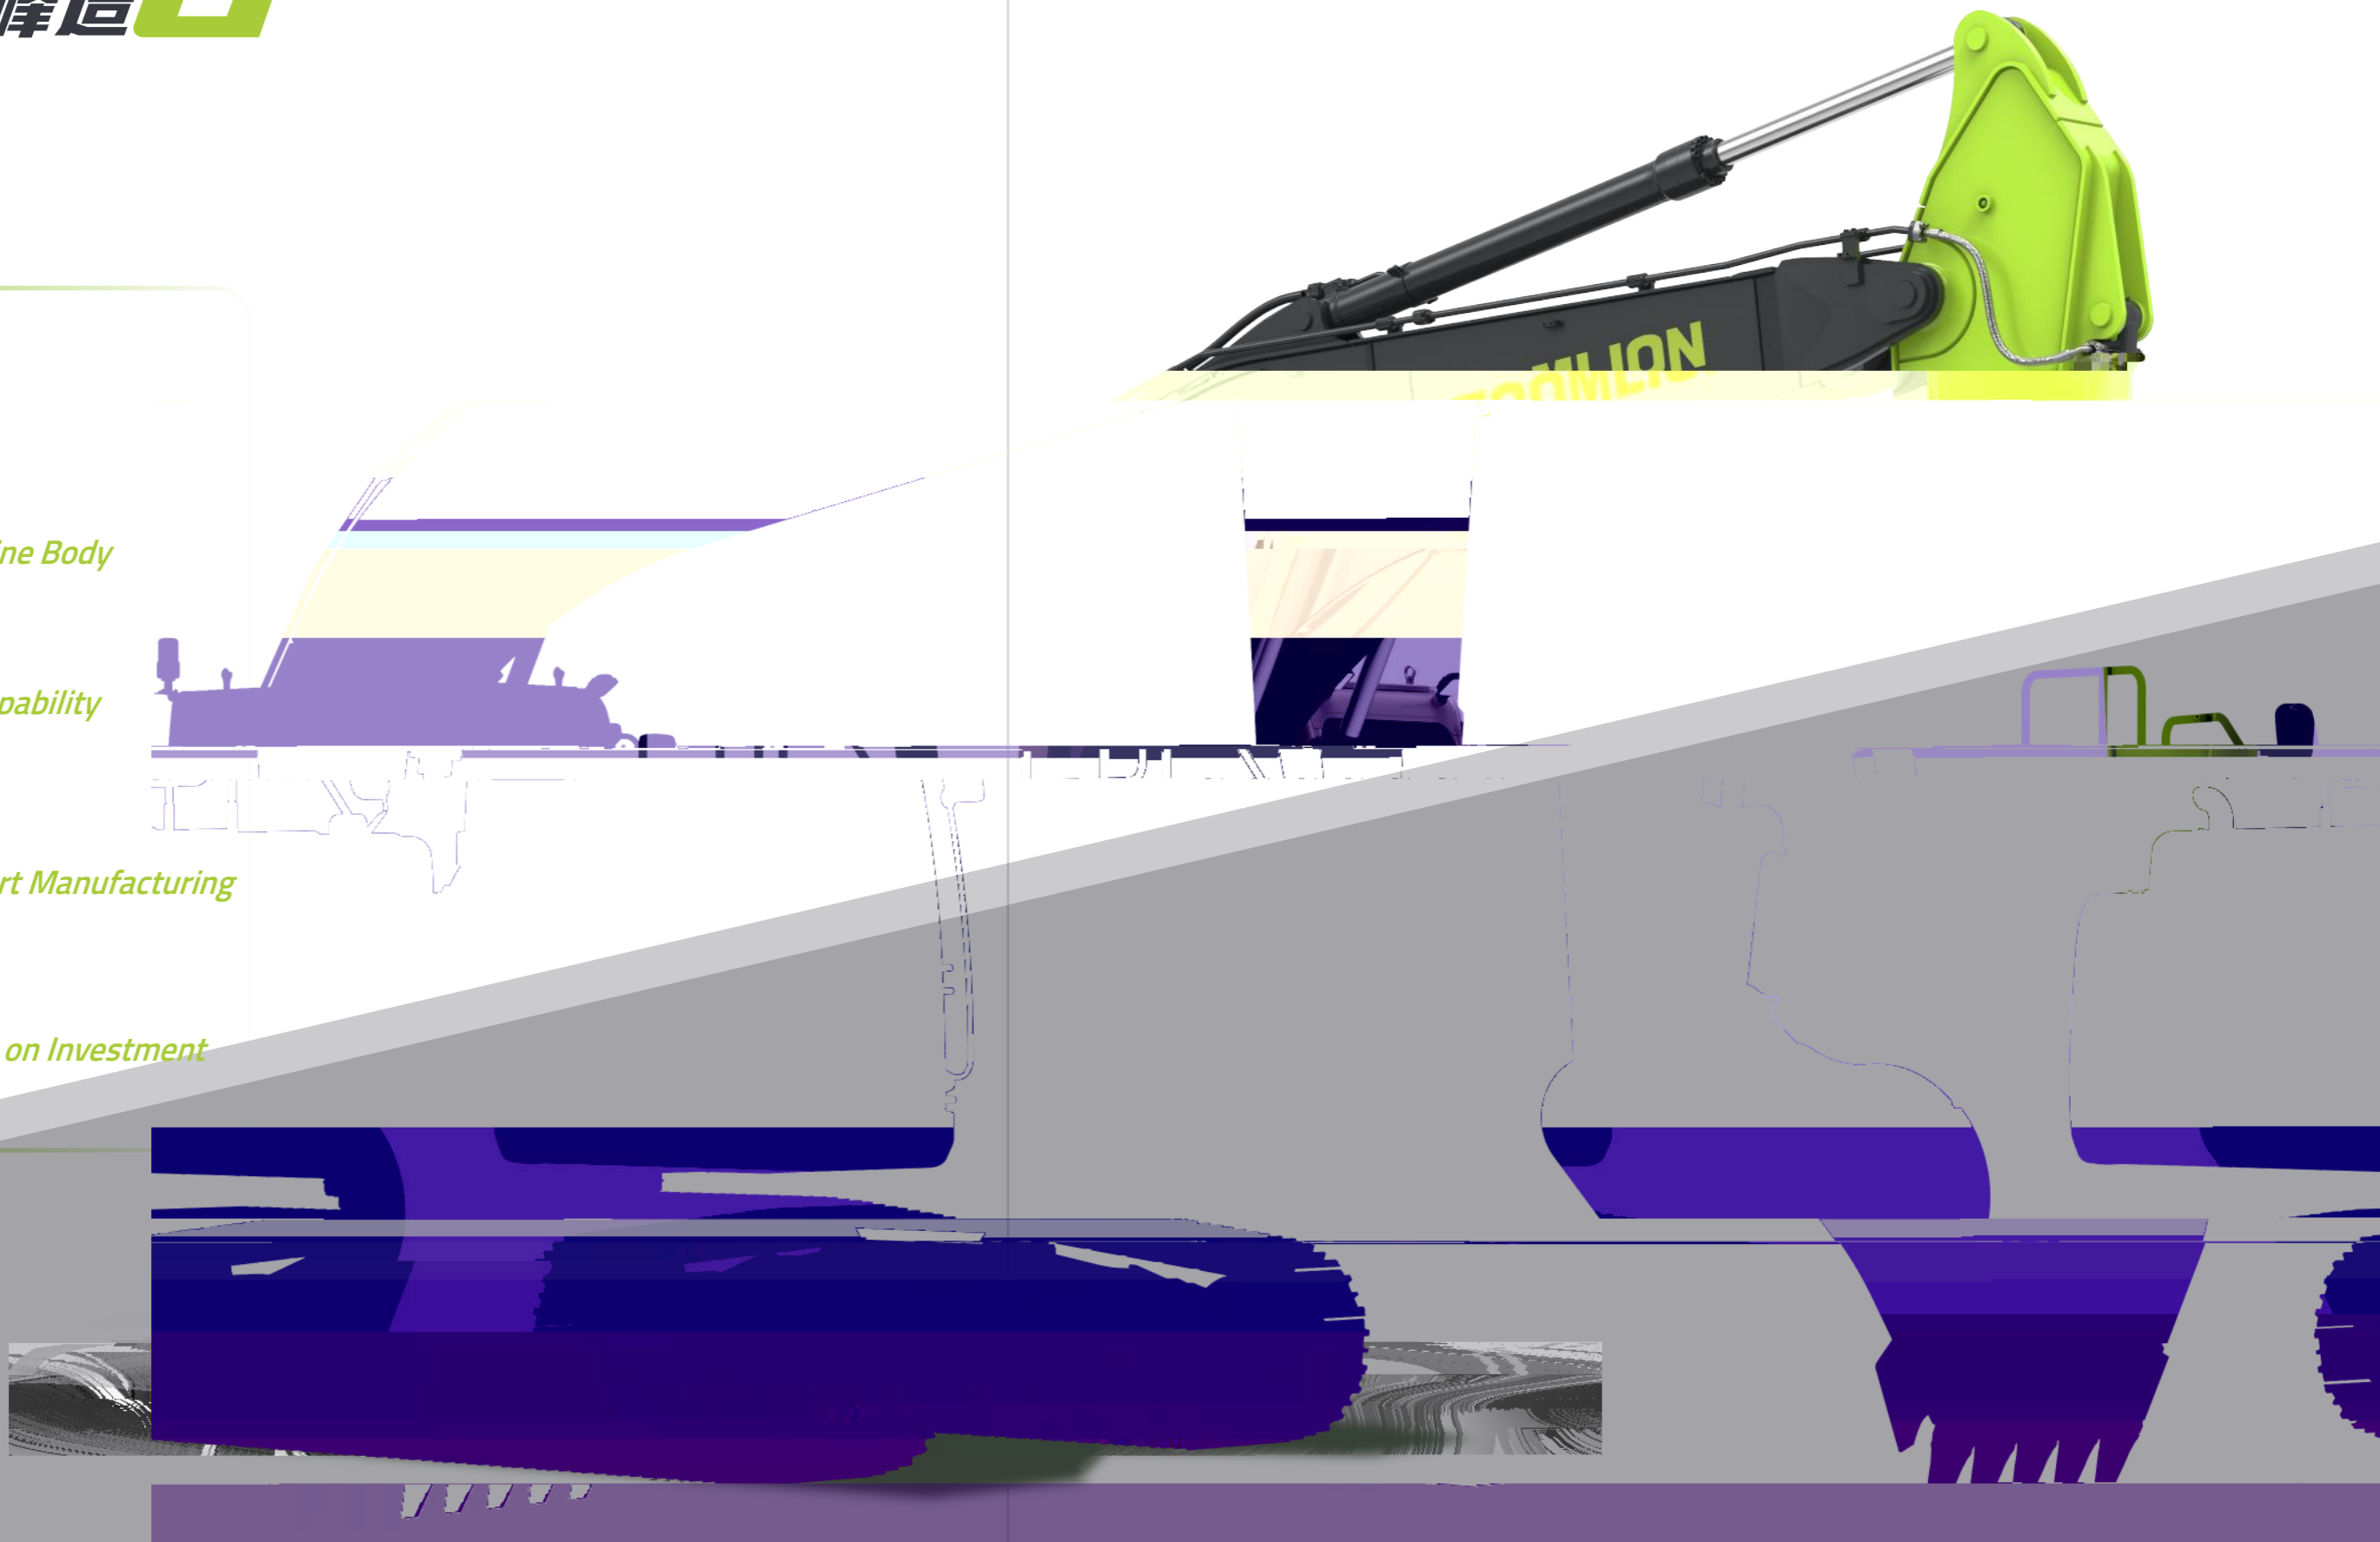

# 五大亮点 登峰造G

*High Power*

*Large Machine Body*

*Excellent Capability*

*Superb Smart Manufacturing*

*High Return on Investment*

# High Power

Cummins  
B7

E-COT

## *Large Machine Body*